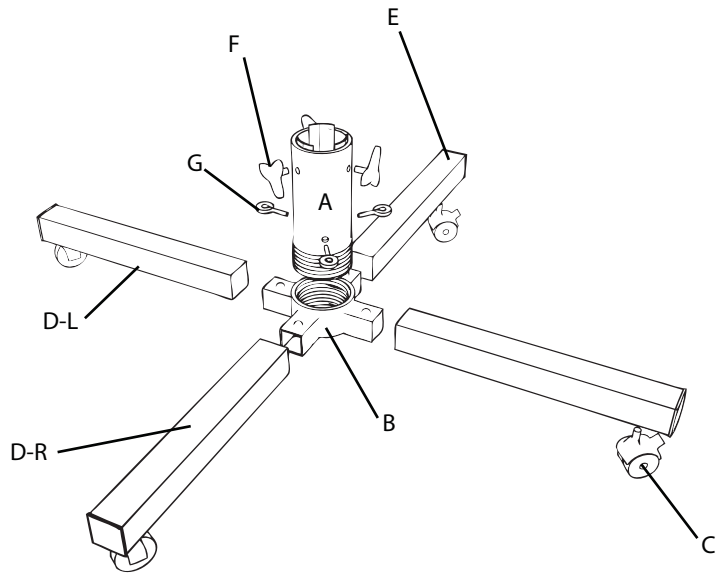

29" Tree Stand

ALL TreeKeeper Upright Pro 29" Stand Models (Except 24" & 31" Stand)

- (A) TK-10143 Center Threaded Collar
- (B) TK-10144 Center Hub
- (C) TK-10142 Locking Castor
- (D-L) TK-10145L Fixed Wheel Left Leg
- (D-R) TK-10145R Fixed Wheel Right Leg
- (E) TK-10147 Locking Castor Leg
- (F) TK-10157 Star Bolts
- (G) TK-10154 Lower Tree Support Bolts

24" Tree Stand

ALL TreeKeeper Upright Pro 24" Stand Models

- (A) TK-10143 Center Threaded Collar
- (B) TK-10144 Center Hub
- (C) TK-10142 Locking Castor
- (D-L) TK-10146L Fixed Wheel Left Leg
- (D-R) TK-10146R Fixed Wheel Right Leg
- (E) TK-10148 Locking Castor Leg
- (F) TK-10157 Star Bolts
- (G) TK-10154 Lower Tree Support Bolts

31" Tree Stand

- (A) TK-10143 Center Threaded Collar
- (B) TK-10144 Center Hub
- (C) TK-10142 Locking Castor
- (D) TK-10150 Locking Castor Leg
- (E) TK-10157 Star Bolts
- (F) TK-10154 Lower Tree Support Bolts