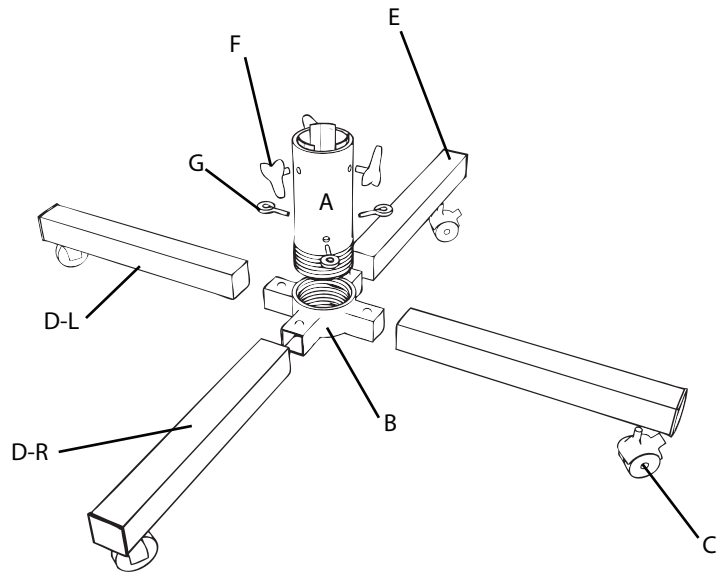

29" Tree Stand

ALL TreeKeeper Upright Pro 29" Stand Models (Except 24" & 31" Stand)

- (A) TK-10143 Center Threaded Collar
- (B) TK-10144 Center Hub
- (C) TK-10142 Locking Castor
- (D-L) TK-10145L Fixed Wheel Left Leg
- (D-R) TK-10145R Fixed Wheel Right Leg
- (E) TK-10147 Locking Castor Leg
- (F) TK-10157 Star Bolts
- (G) TK-10154 Lower Tree Support Bolts

24" Tree Stand

ALL TreeKeeper Upright Pro 24" Stand Models

- (A) TK-10143 Center Threaded Collar
- (B) TK-10144 Center Hub
- (C) TK-10142 Locking Castor
- (D-L) TK-10146L Fixed Wheel Left Leg
- (D-R) TK-10146R Fixed Wheel Right Leg
- (E) TK-10148 Locking Castor Leg
- (F) TK-10157 Star Bolts
- (G) TK-10154 Lower Tree Support Bolts

31" Tree Stand

- (A) TK-10143 Center Threaded Collar
- (B) TK-10144 Center Hub
- (C) TK-10142 Locking Castor
- (D) TK-10150 Locking Castor Leg
- (E) TK-10157 Star Bolts
- (F) TK-10154 Lower Tree Support Bolts